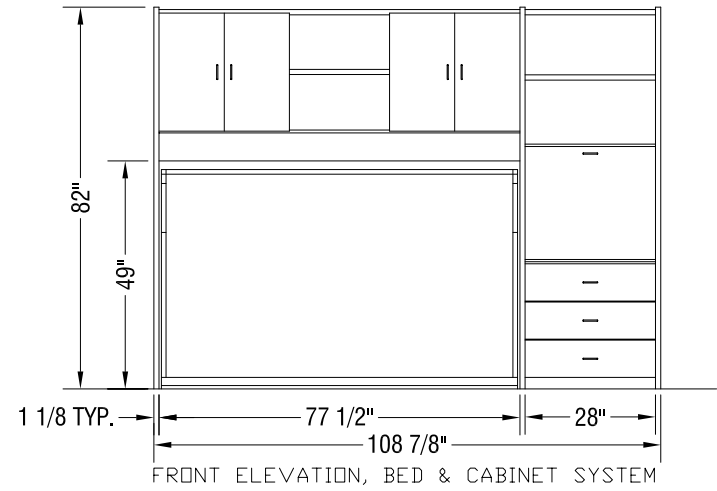

TOP VIEW, BED & CABINET SYSTEMS

Side Fold Wallbeds with Upper Cabinets (#10320)