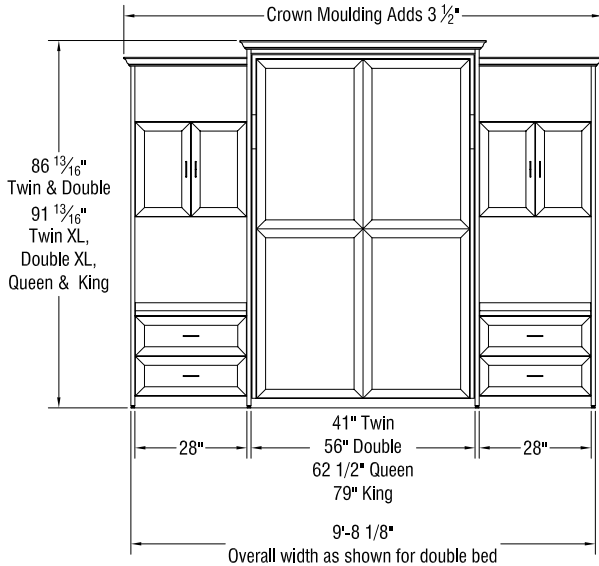

The SICO Amesbury Series

SICO Wallbed In Oak or Maple Wall Cabinet System

Quality-built SICO wallbed and custom wall cabinet system in oak, maple & birch hardwoods and veneers. Cabinets in cherry, walnut and mahogany available at upcharge. SICO can custom design a system to fit with other furnishings you select.

SICO Room Maker wallbed features the sleeping comfort of a full boxspring and mattress, and fingertip operation. Also, slanted, padded headboard is a delight for reading or watching TV in bed.

The SICO Masterpiece Series