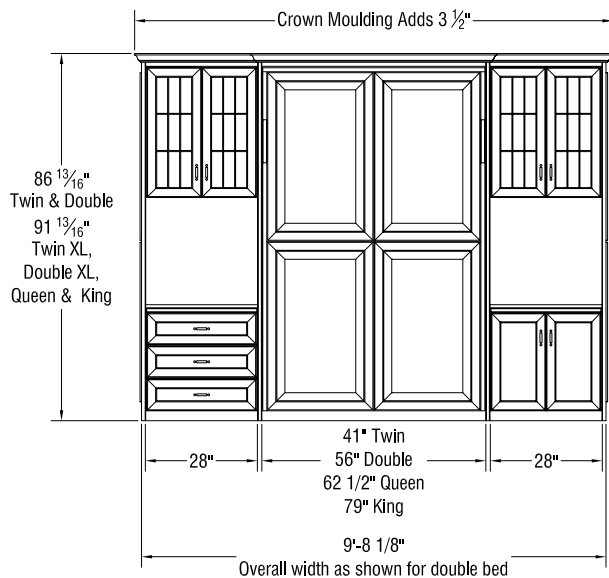

The SICO Masterpiece Series

SICO Wallbed In Cherry Wall Cabinet System

Quality-built SICO wallbed and custom wall cabinet

SICO Room Maker wallbed features the sleeping