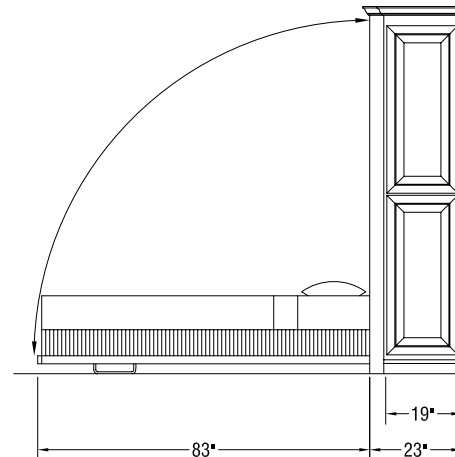

The SICO Masterpiece Series

SICO Wallbed In Cherry Wall Cabinet System

Quality-built SICO wallbed and custom wall cabinet

SICO Room Maker wallbed features the sleeping