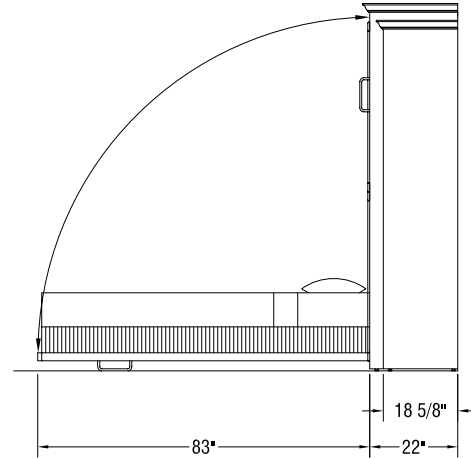

The SICO Amesbury Series

SICO Wallbed In Oak or Maple Wall Cabinet System

Quality-built SICO wallbed and custom wall cabinet system in oak, maple & birch hardwoods and veneers. Cabinets in cherry, walnut and mahogany available at upcharge. SICO can custom design a system to fit with other furnishings you select.

SICO Room Maker wallbed features the sleeping comfort of a full boxspring and mattress, and fingertip operation. Also, slanted, padded headboard is a delight for reading or watching TV in bed.